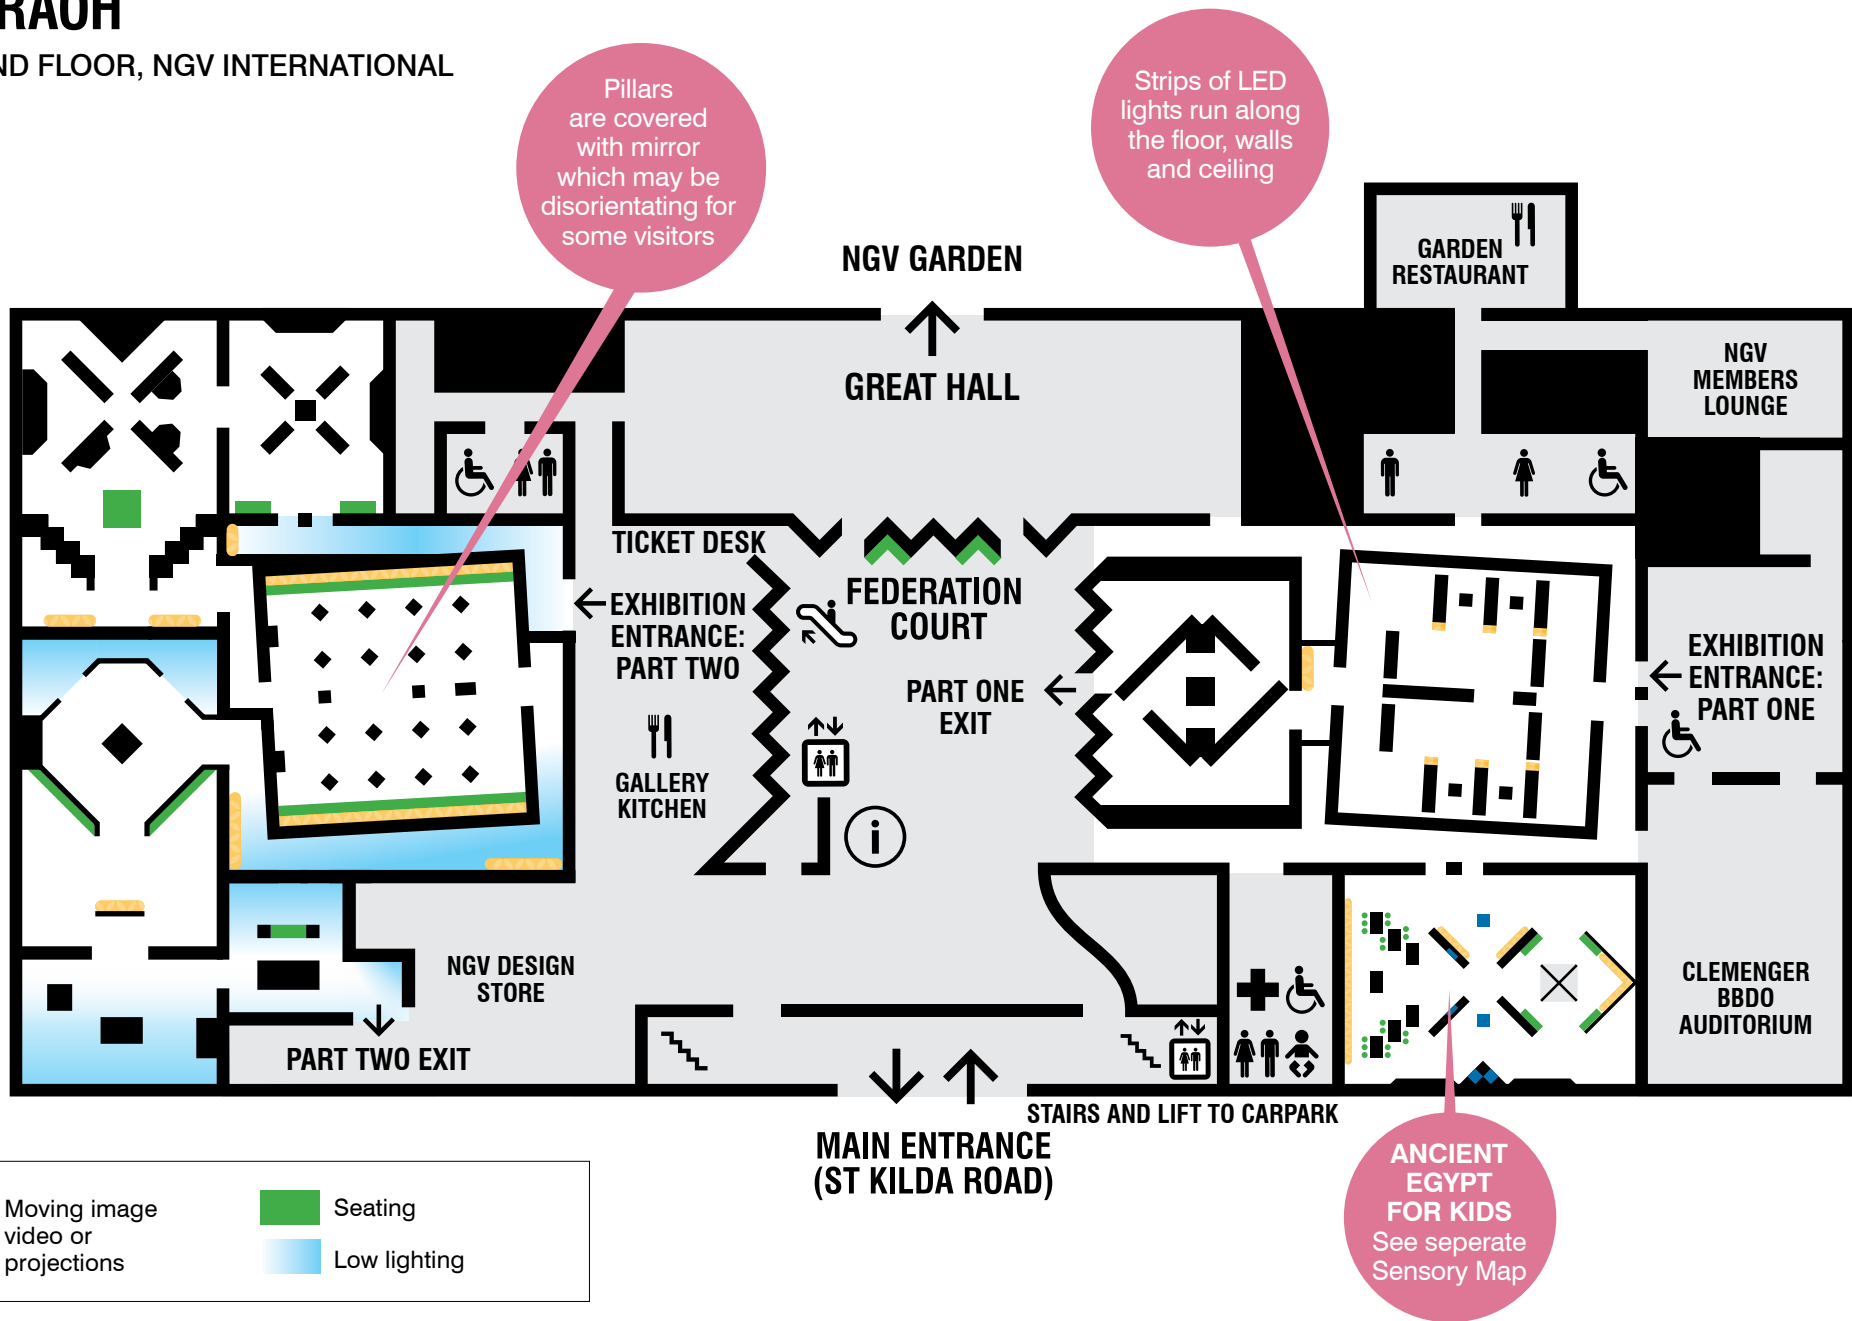

# PHARAOH

GROUND FLOOR, NGV INTERNATIONAL

The *Pharaoh* exhibition offers an immersive experience using screens with moving image, projections, mirror and lighting effects including low levels. An ambient soundscape plays throughout the exhibition at a fairly high level. The floor is carpeted. Gallery spaces are air conditioned and are between 20 and 24 degrees Celsius. Visit [ngv.melbourne/access](https://www.ngv.melbourne/access) for more resources and information about accessible facilities and services for your visit to NGV.