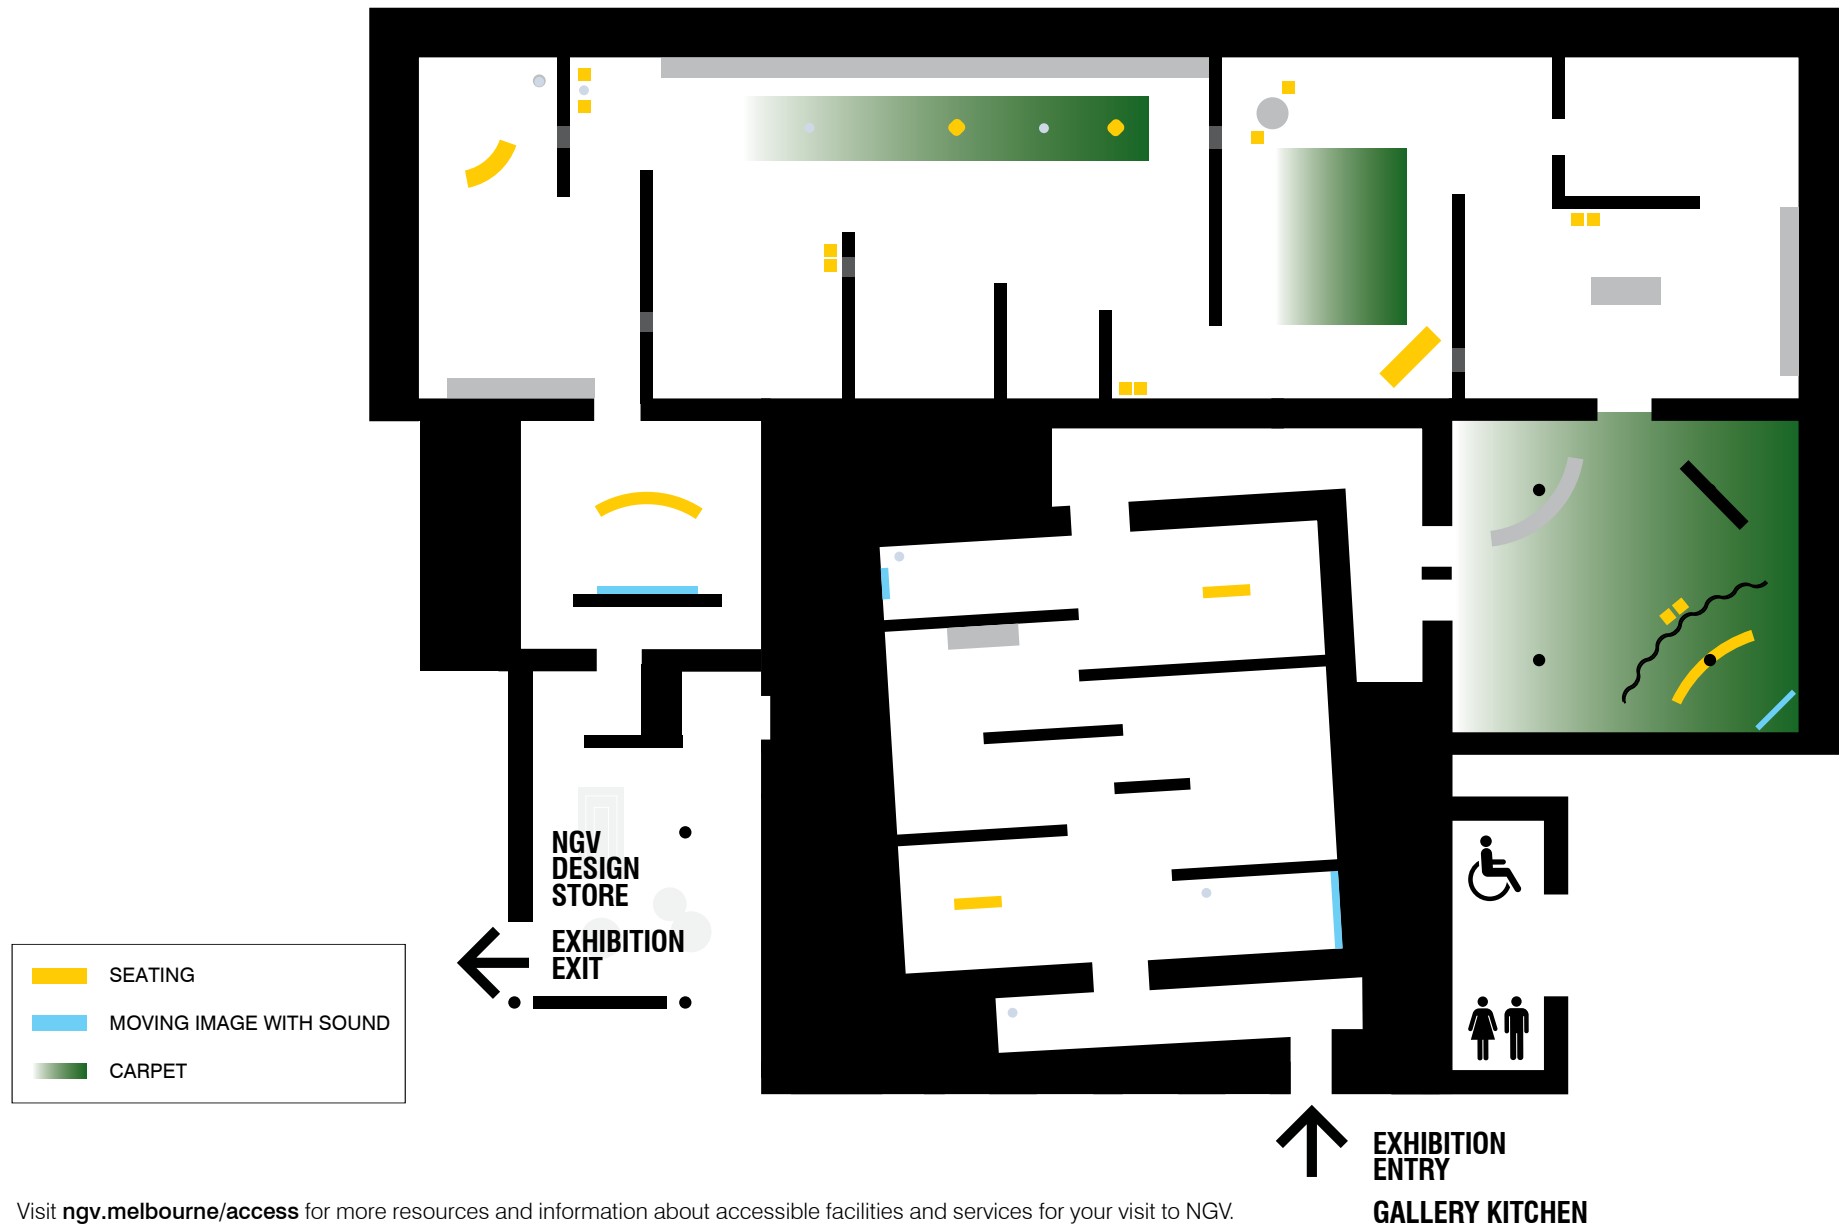

SENSORY MAP: BONNARD: DESIGNED BY INDIA MAHDAVI

GROUND LEVEL, NGV INTERNATIONAL

Visit ngv.melbourne/access for more resources and information about accessible facilities and services for your visit to NGV.