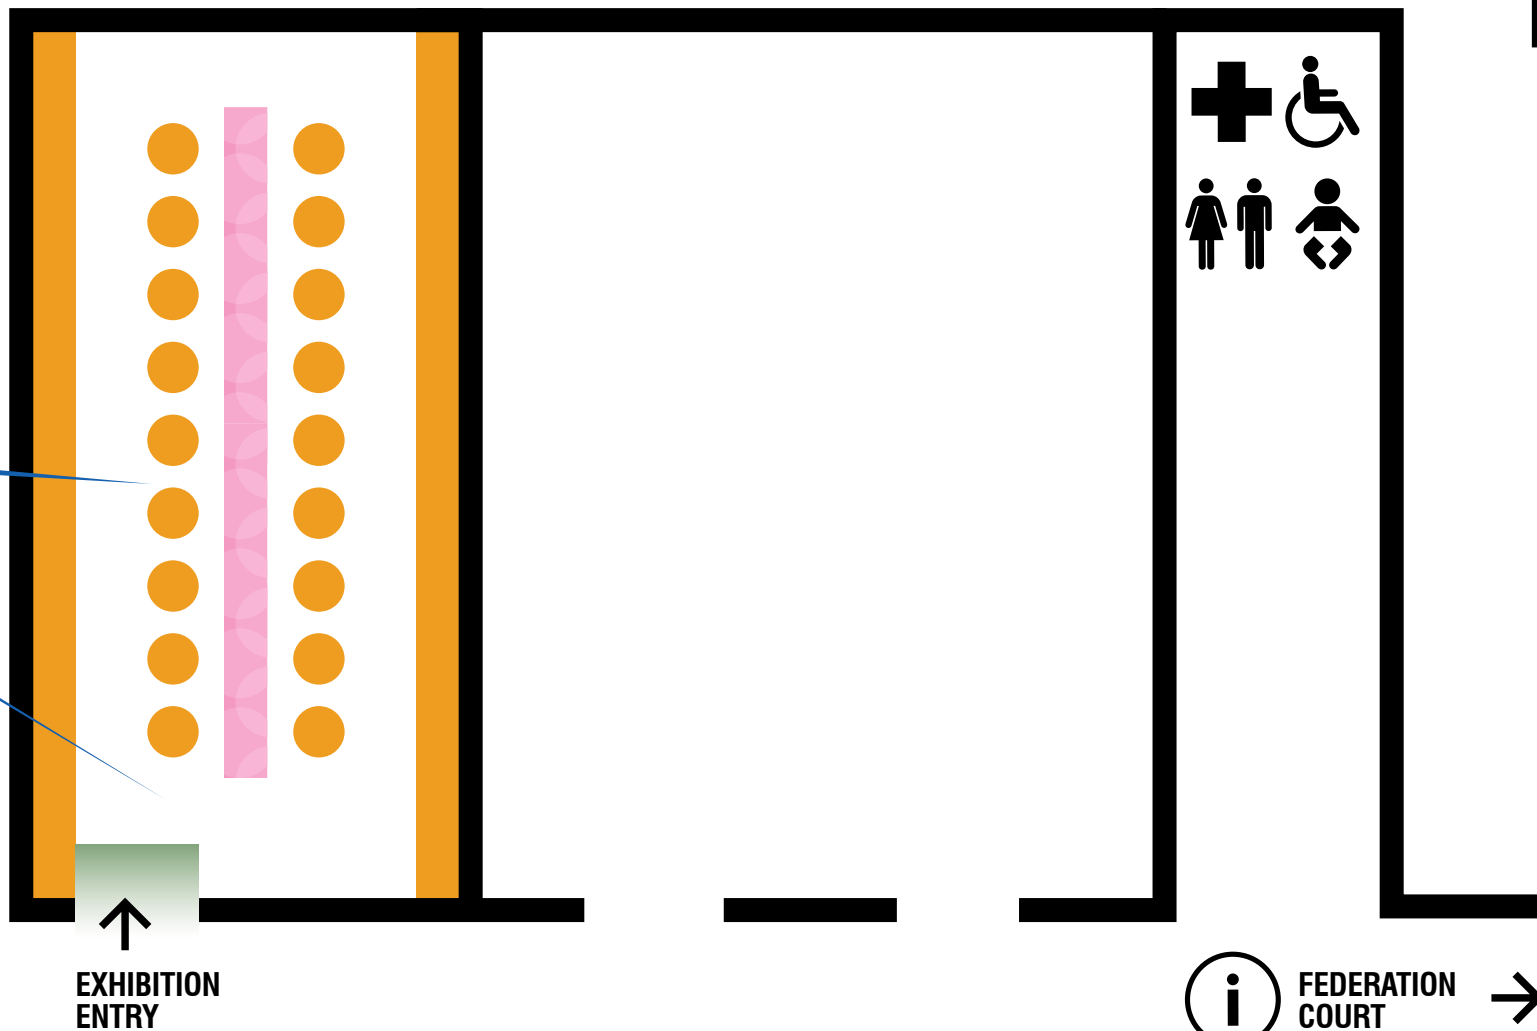

FREEDOM OF MOVEMENT

GROUND LEVEL, NGV INTERNATIONAL

FEDERATION COURT

- RAISED PLINTH
- MOVING IMAGE WITH SOUND
- SEATING
- LOW LIGHT

Gallery spaces are air conditioned and are between 20 and 24 degrees Celcius.
 Visit ngv.melbourne/access for more resources and information about accessible facilities and services for your visit to NGV.

JULIAN OPIE

GROUND LEVEL, NGV INTERNATIONAL

MUSIC PLAYING

SEATS FOR CHILDREN ARE LOW TO THE GROUND

-  MOVING IMAGE WITH SOUND
-  SEATING
-  SLIGHT RAMP AT ENTRANCE

Gallery spaces are air conditioned and are between 20 and 24 degrees Celcius.