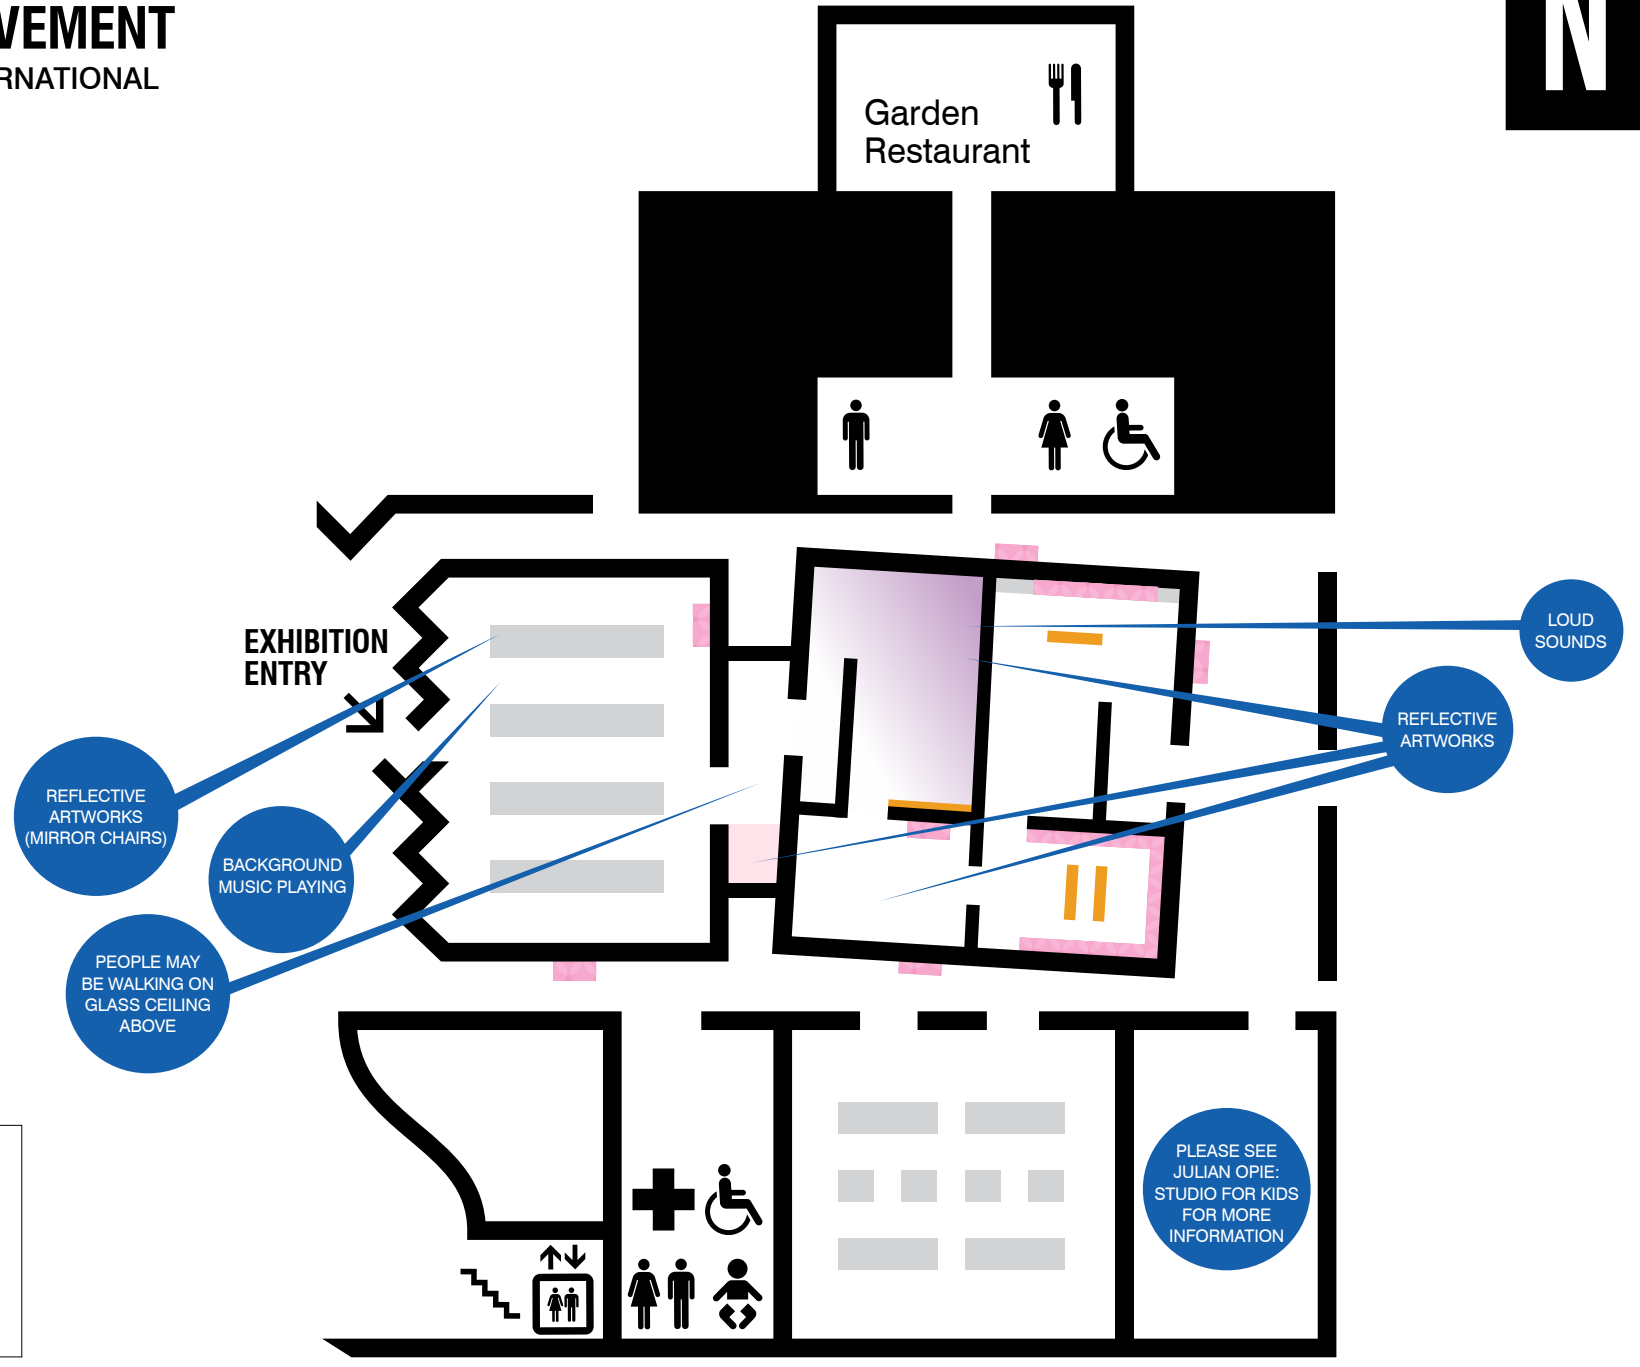

FREEDOM OF MOVEMENT

GROUND LEVEL, NGV INTERNATIONAL

FEDERATION COURT

- RAISED PLINTH
- MOVING IMAGE WITH SOUND
- SEATING
- LOW LIGHT

Gallery spaces are air conditioned and are between 20 and 24 degrees Celcius.
 Visit ngv.melbourne/access for more resources and information about accessible facilities and services for your visit to NGV.

JULIAN OPIE

GROUND LEVEL, NGV INTERNATIONAL

MUSIC PLAYING

SEATS FOR CHILDREN ARE LOW TO THE GROUND

-  MOVING IMAGE WITH SOUND
-  SEATING
-  SLIGHT RAMP AT ENTRANCE

Gallery spaces are air conditioned and are between 20 and 24 degrees Celcius.

Visit ngv.melbourne/access for more resources and information about accessible facilities and services for your visit to NGV.