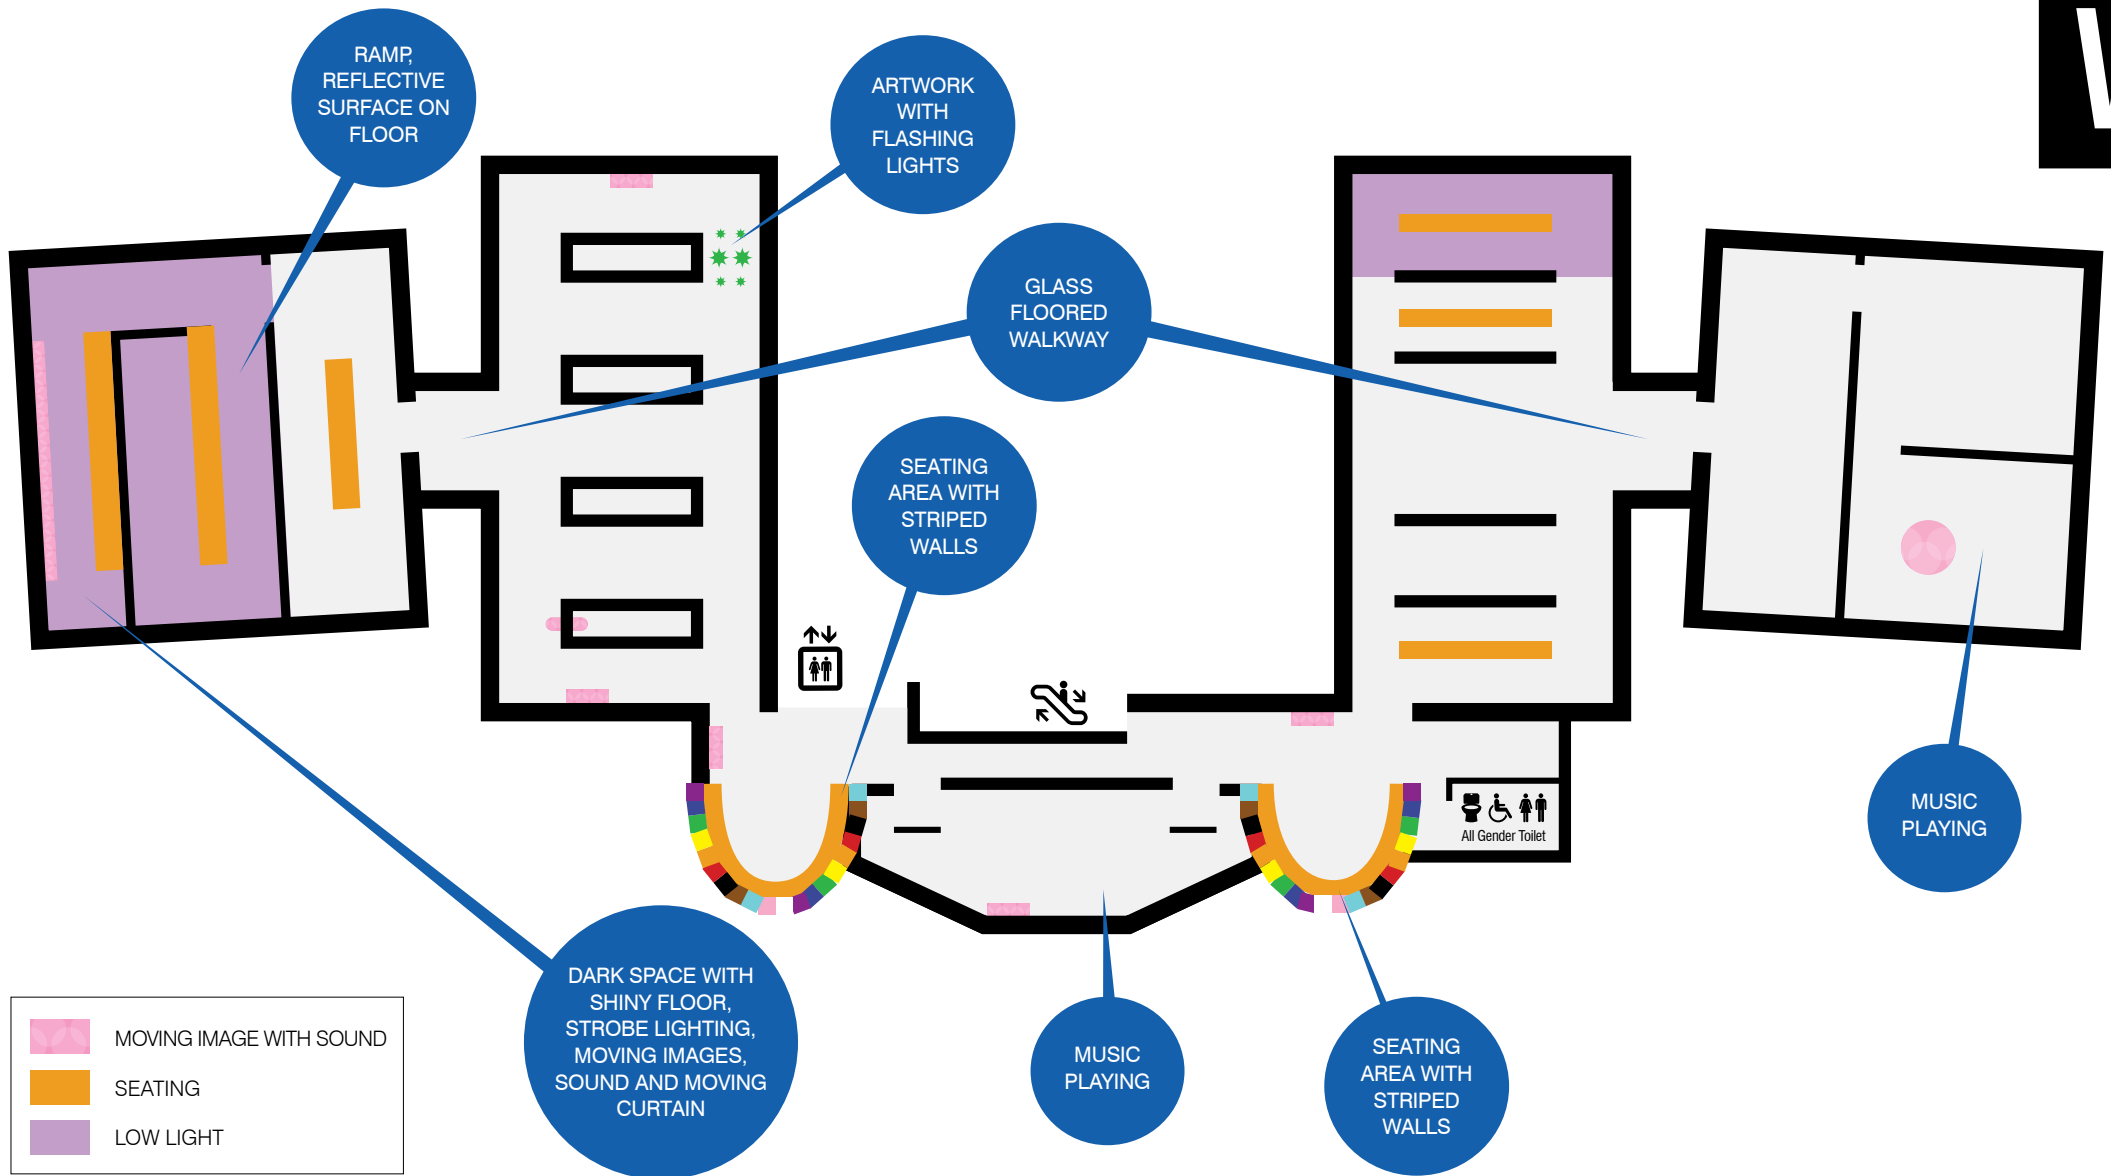

SENSORY MAP: QUEER

LEVEL 3, NGV INTERNATIONAL

NGV

Level 3 is accessible by a lift or escalators. Gallery spaces are air conditioned and are between 20 and 24 degrees celcius. Visit ngv.melbourne/access for more resources and information about accessible facilities and services for your visit to NGV.