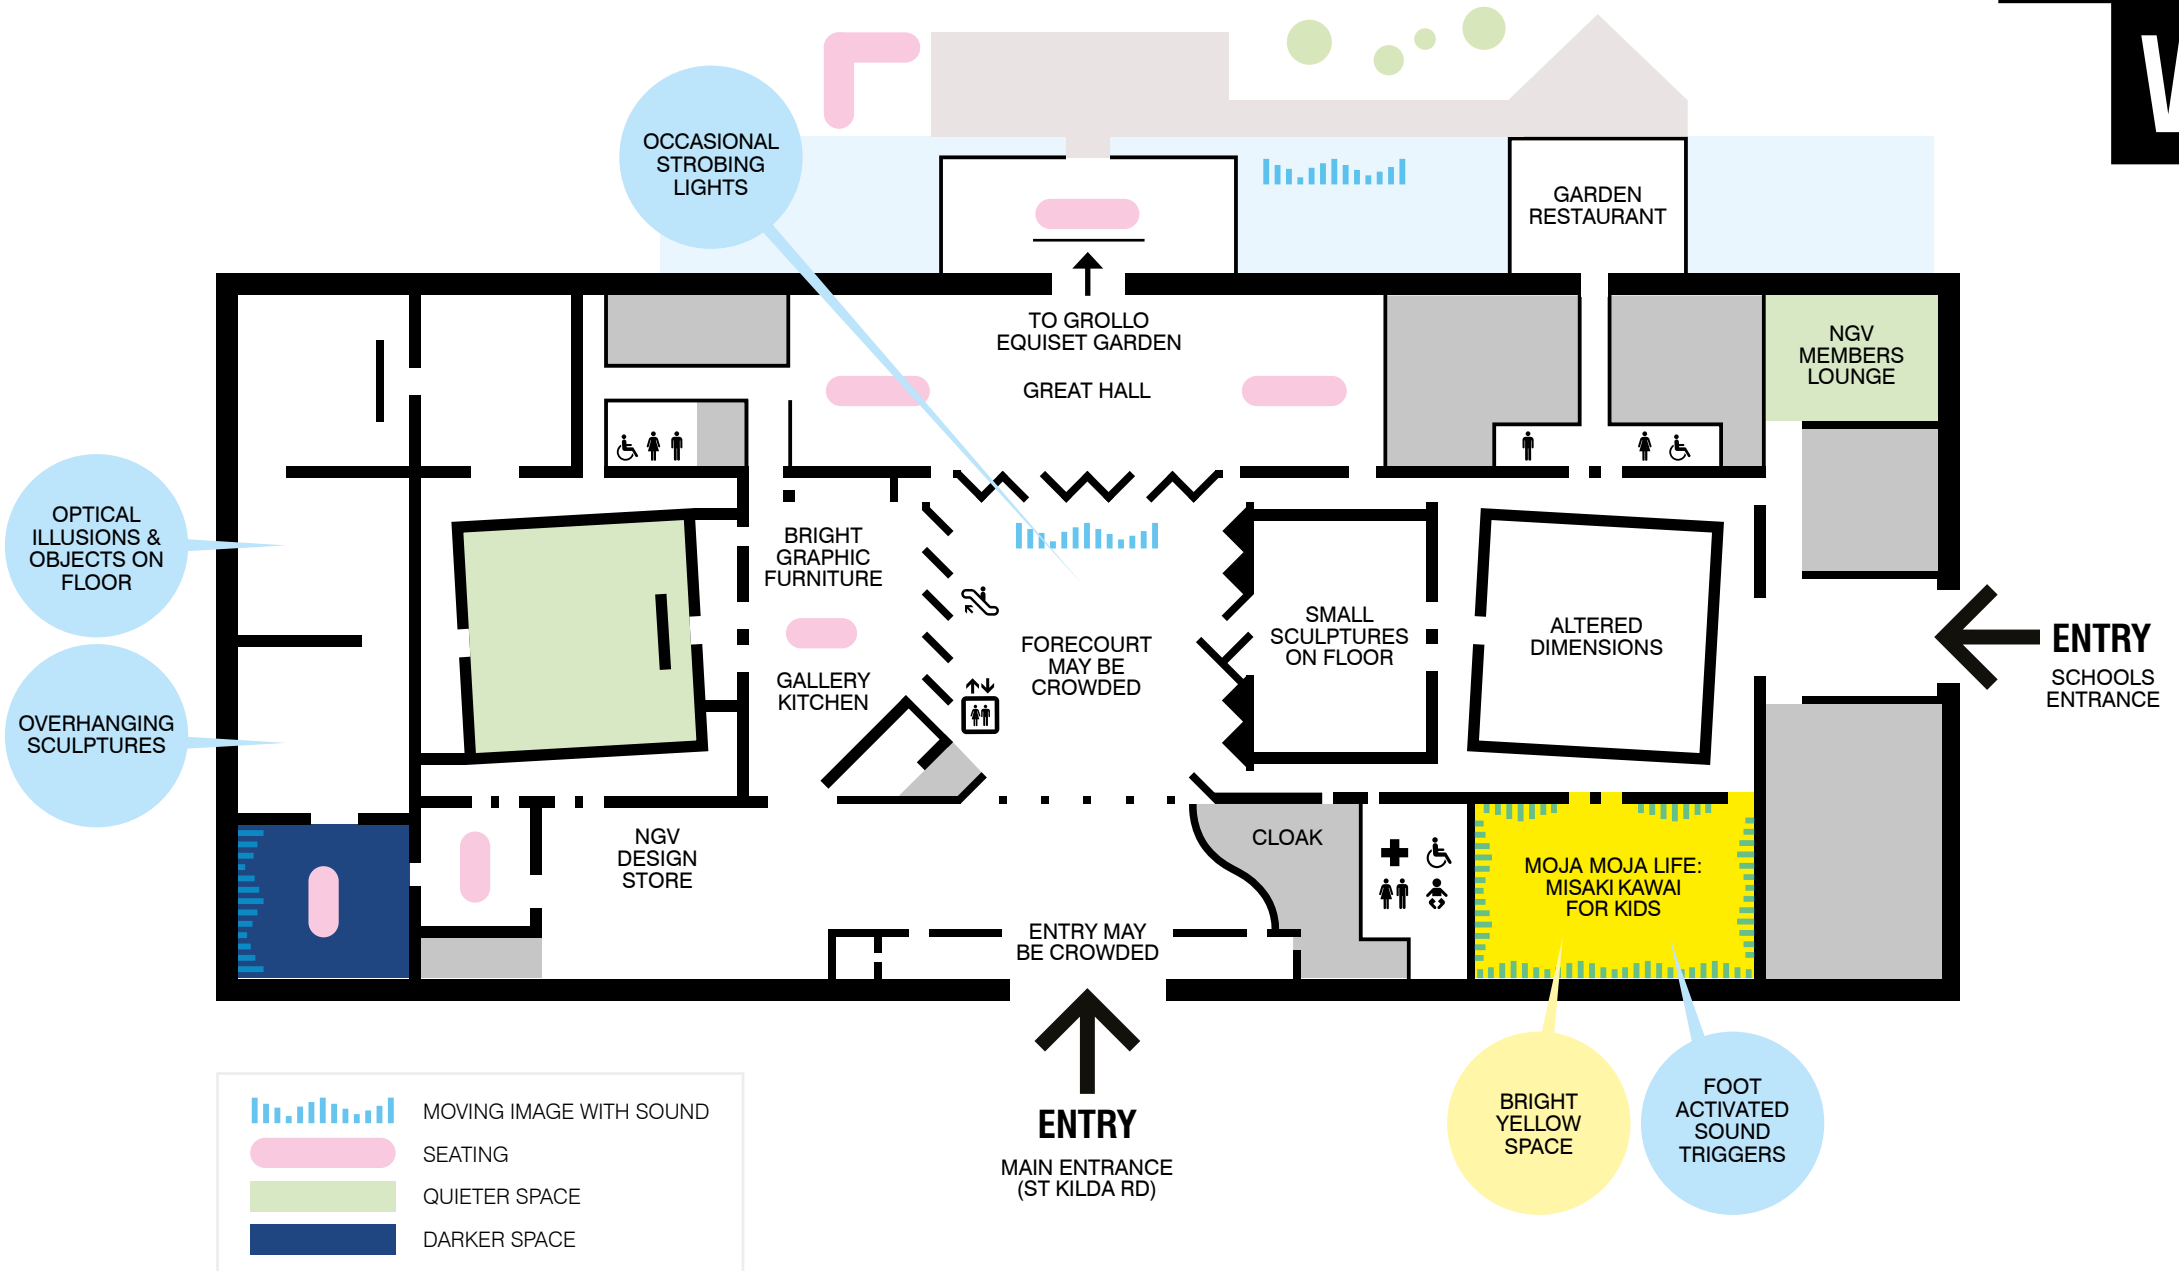

SENSORY MAP: NGV TRIENNIAL 2020

GROUND FLOOR, NGV INTERNATIONAL

-  MOVING IMAGE WITH SOUND
-  SEATING
-  QUIETER SPACE
-  DARKER SPACE

Visit ngv.melbourne/access for more resources and information about accessible facilities and services for your visit to NGV.

SENSORY MAP: NGV TRIENNIAL 2020

LEVEL 1, NGV INTERNATIONAL

Visit ngv.melbourne/access for more resources and information about accessible facilities and services for your visit to NGV.

SENSORY MAP: NGV TRIENNIAL 2020

LEVEL 2, NGV INTERNATIONAL

Visit [ngv.melbourne/access](https://www.ngv.melbourne/access) for more resources and information about accessible facilities and services for your visit to NGV.

SENSORY MAP: NGV TRIENNIAL 2020

LEVEL 3, NGV INTERNATIONAL

NGV