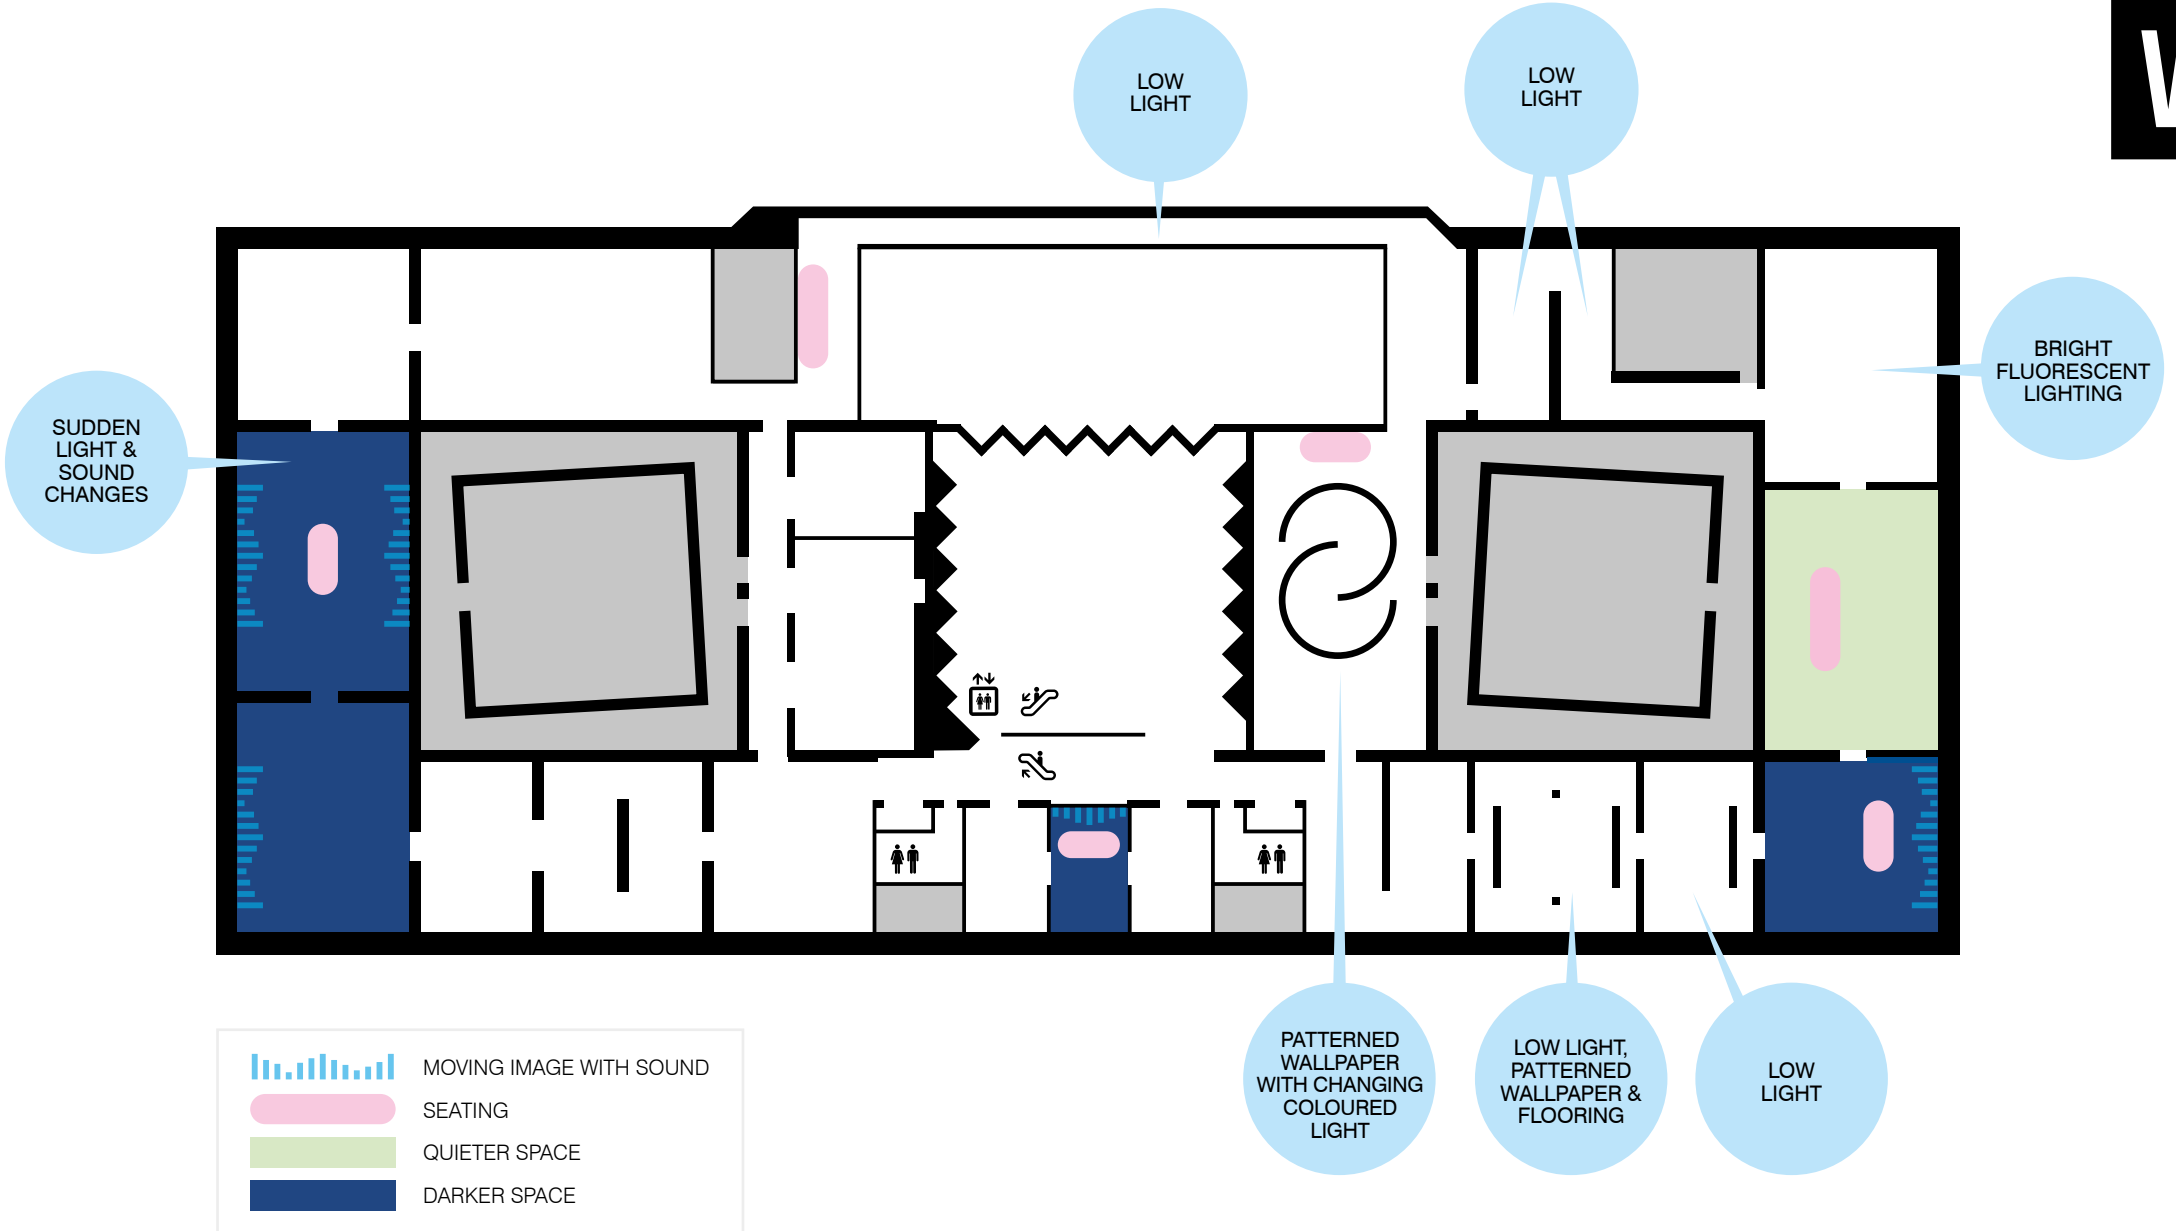

SENSORY MAP: NGV TRIENNIAL 2020

GROUND FLOOR, NGV INTERNATIONAL

-  MOVING IMAGE WITH SOUND
-  SEATING
-  QUIETER SPACE
-  DARKER SPACE

Visit ngv.melbourne/access for more resources and information about accessible facilities and services for your visit to NGV.

SENSORY MAP: NGV TRIENNIAL 2020

LEVEL 1, NGV INTERNATIONAL

Visit ngv.melbourne/access for more resources and information about accessible facilities and services for your visit to NGV.

SENSORY MAP: NGV TRIENNIAL 2020

LEVEL 2, NGV INTERNATIONAL

Visit [ngv.melbourne/access](https://www.ngv.melbourne/access) for more resources and information about accessible facilities and services for your visit to NGV.

SENSORY MAP: NGV TRIENNIAL 2020

LEVEL 3, NGV INTERNATIONAL

NGV