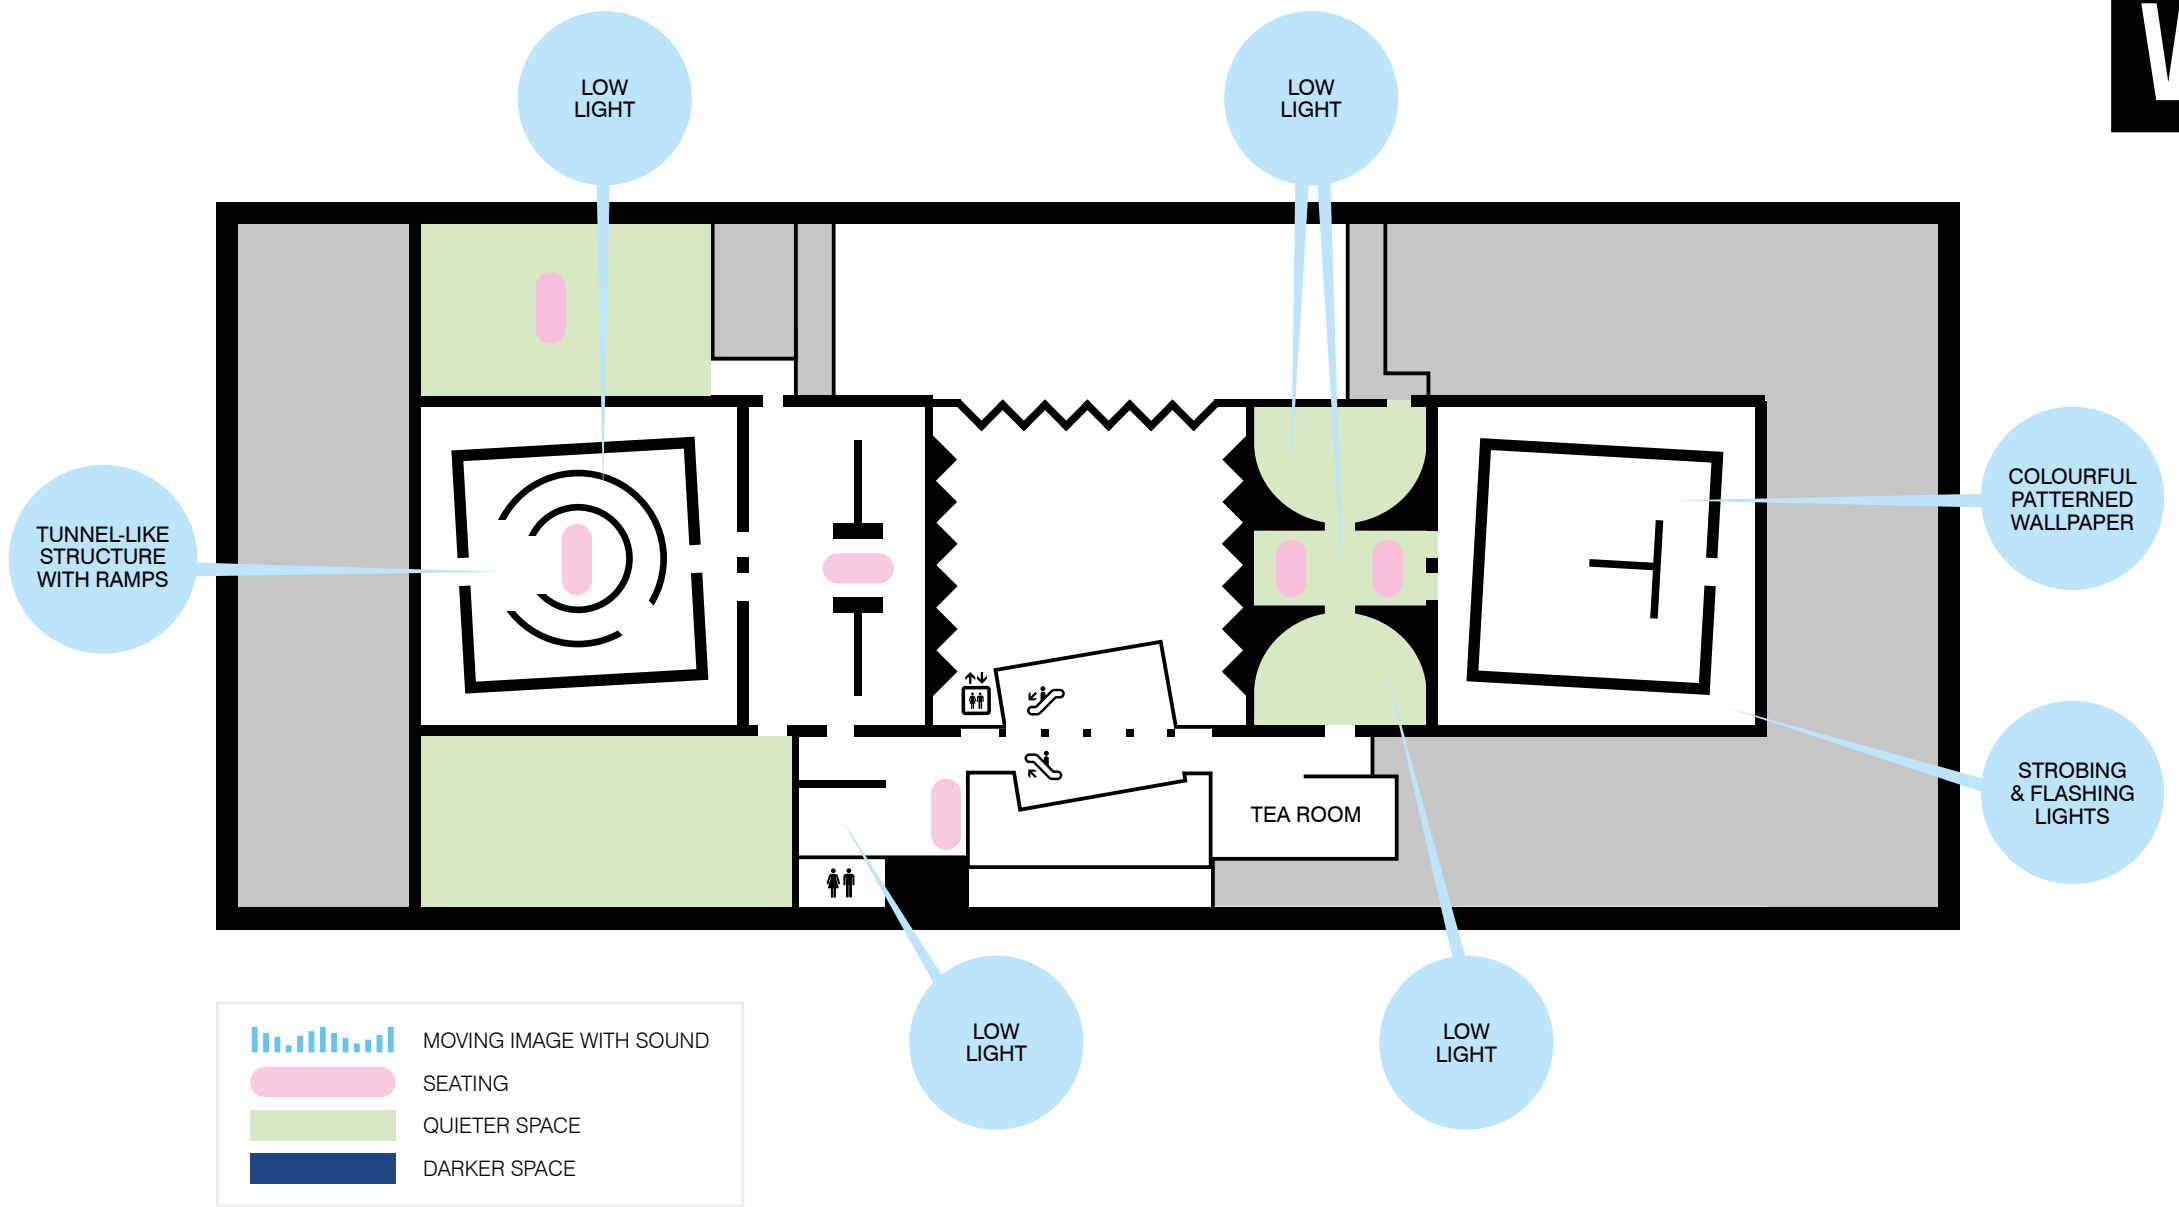

SENSORY MAP: NGV TRIENNIAL 2020

GROUND FLOOR, NGV INTERNATIONAL

-  MOVING IMAGE WITH SOUND
-  SEATING
-  QUIETER SPACE
-  DARKER SPACE

Visit ngv.melbourne/access for more resources and information about accessible facilities and services for your visit to NGV.

SENSORY MAP: NGV TRIENNIAL 2020

LEVEL 1, NGV INTERNATIONAL

Visit ngv.melbourne/access for more resources and information about accessible facilities and services for your visit to NGV.

SENSORY MAP: NGV TRIENNIAL 2020

LEVEL 3, NGV INTERNATIONAL

NGV