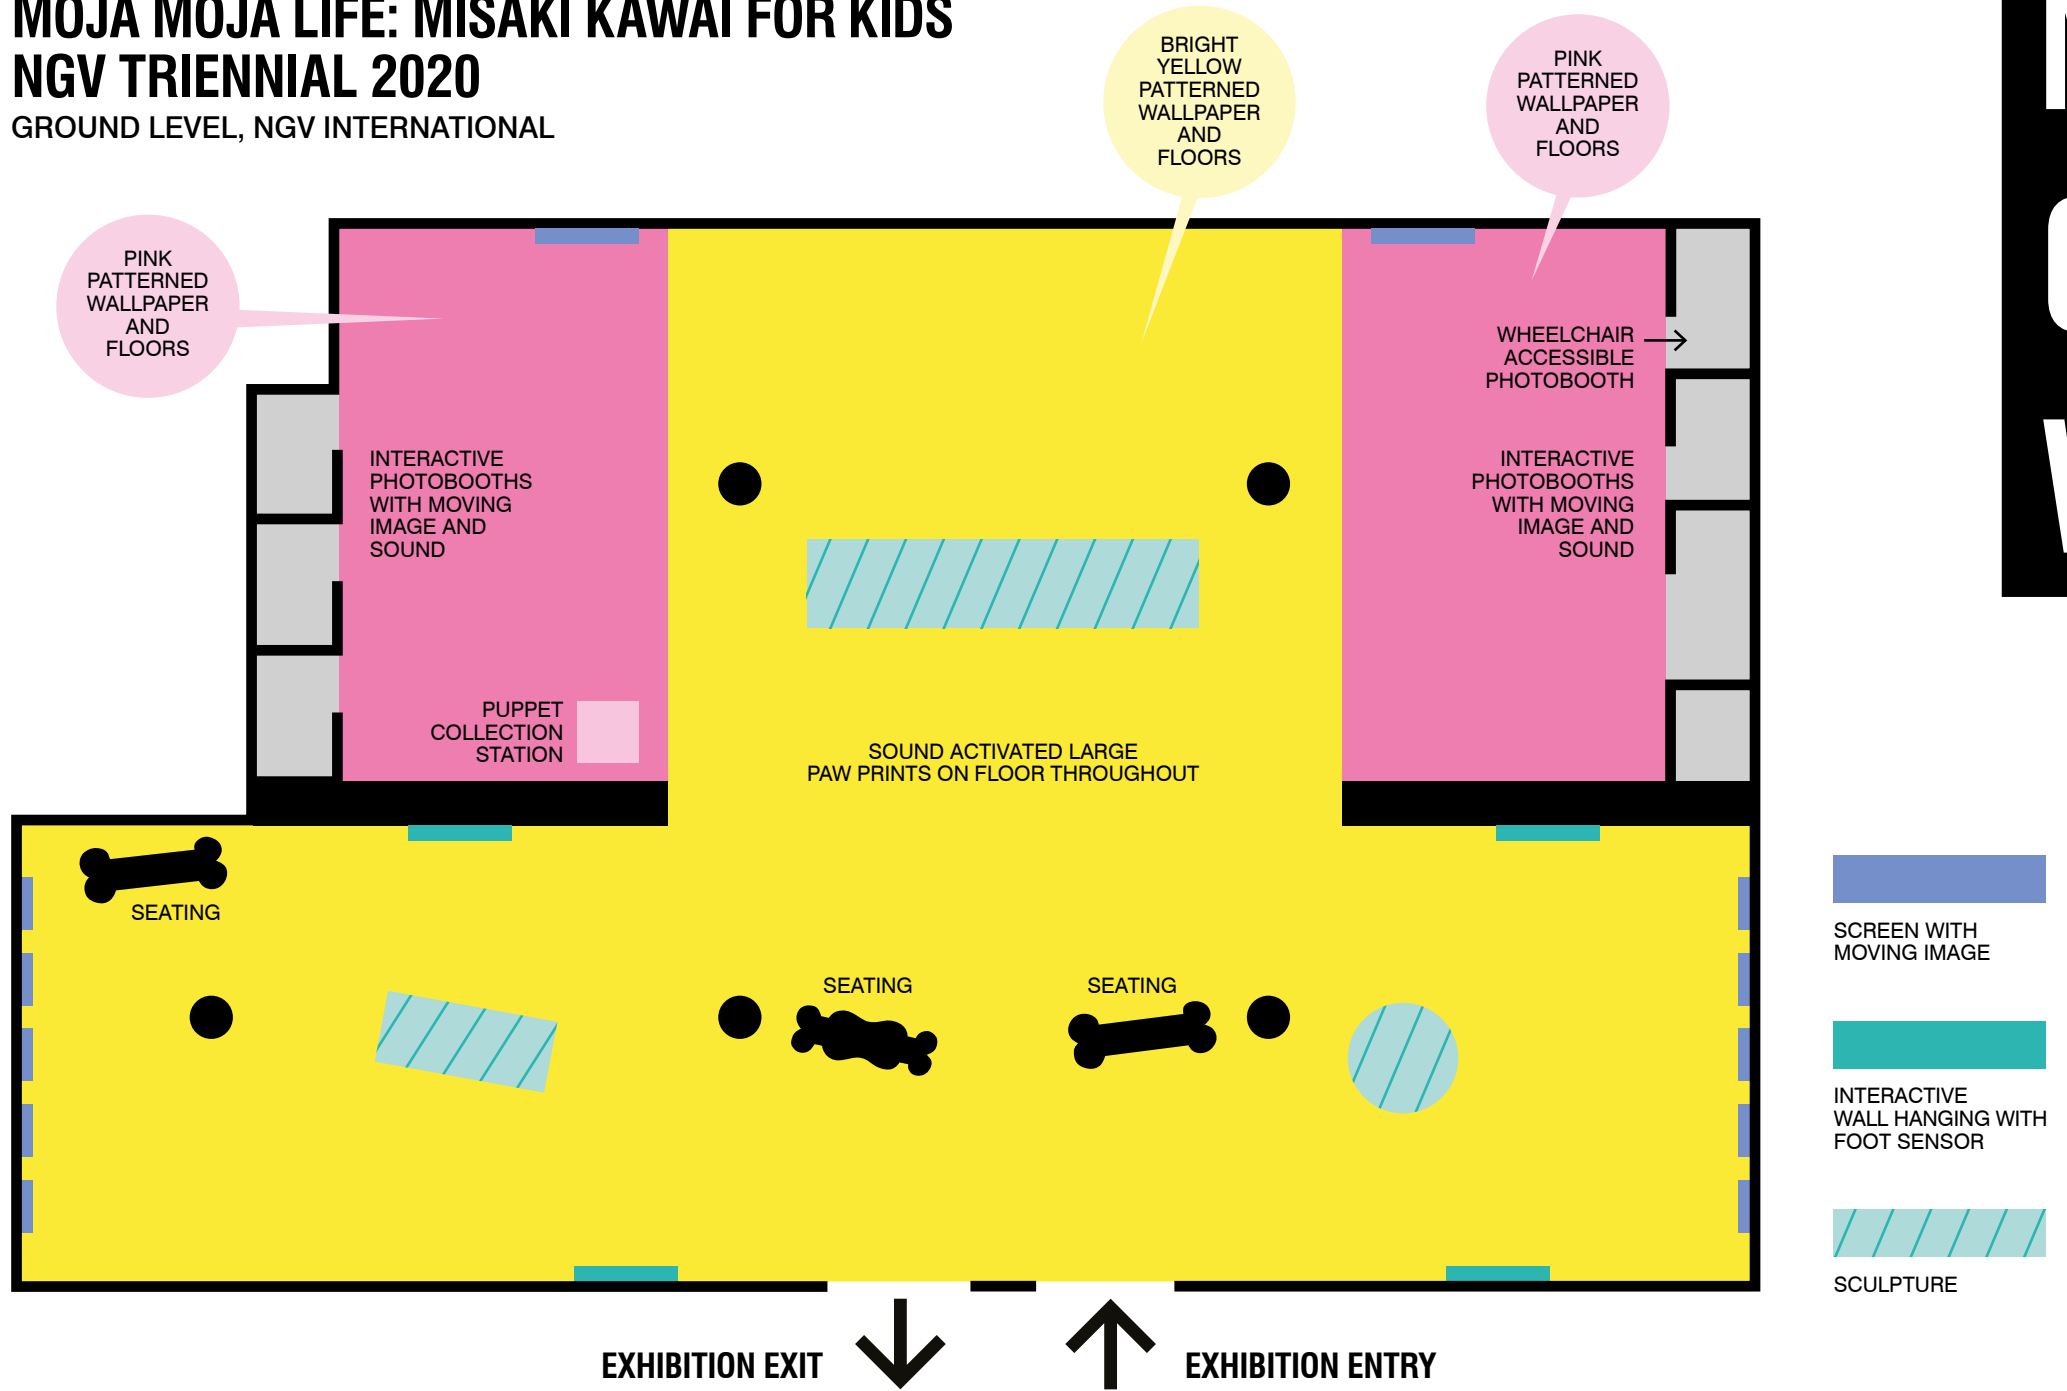

# MOJA MOJA LIFE: MISAKI KAWAI FOR KIDS

## NGV TRIENNIAL 2020

GROUND LEVEL, NGV INTERNATIONAL

Visit [ngv.melbourne/access](https://ngv.melbourne/access) for more resources and information about accessible facilities and services for your visit to NGV.