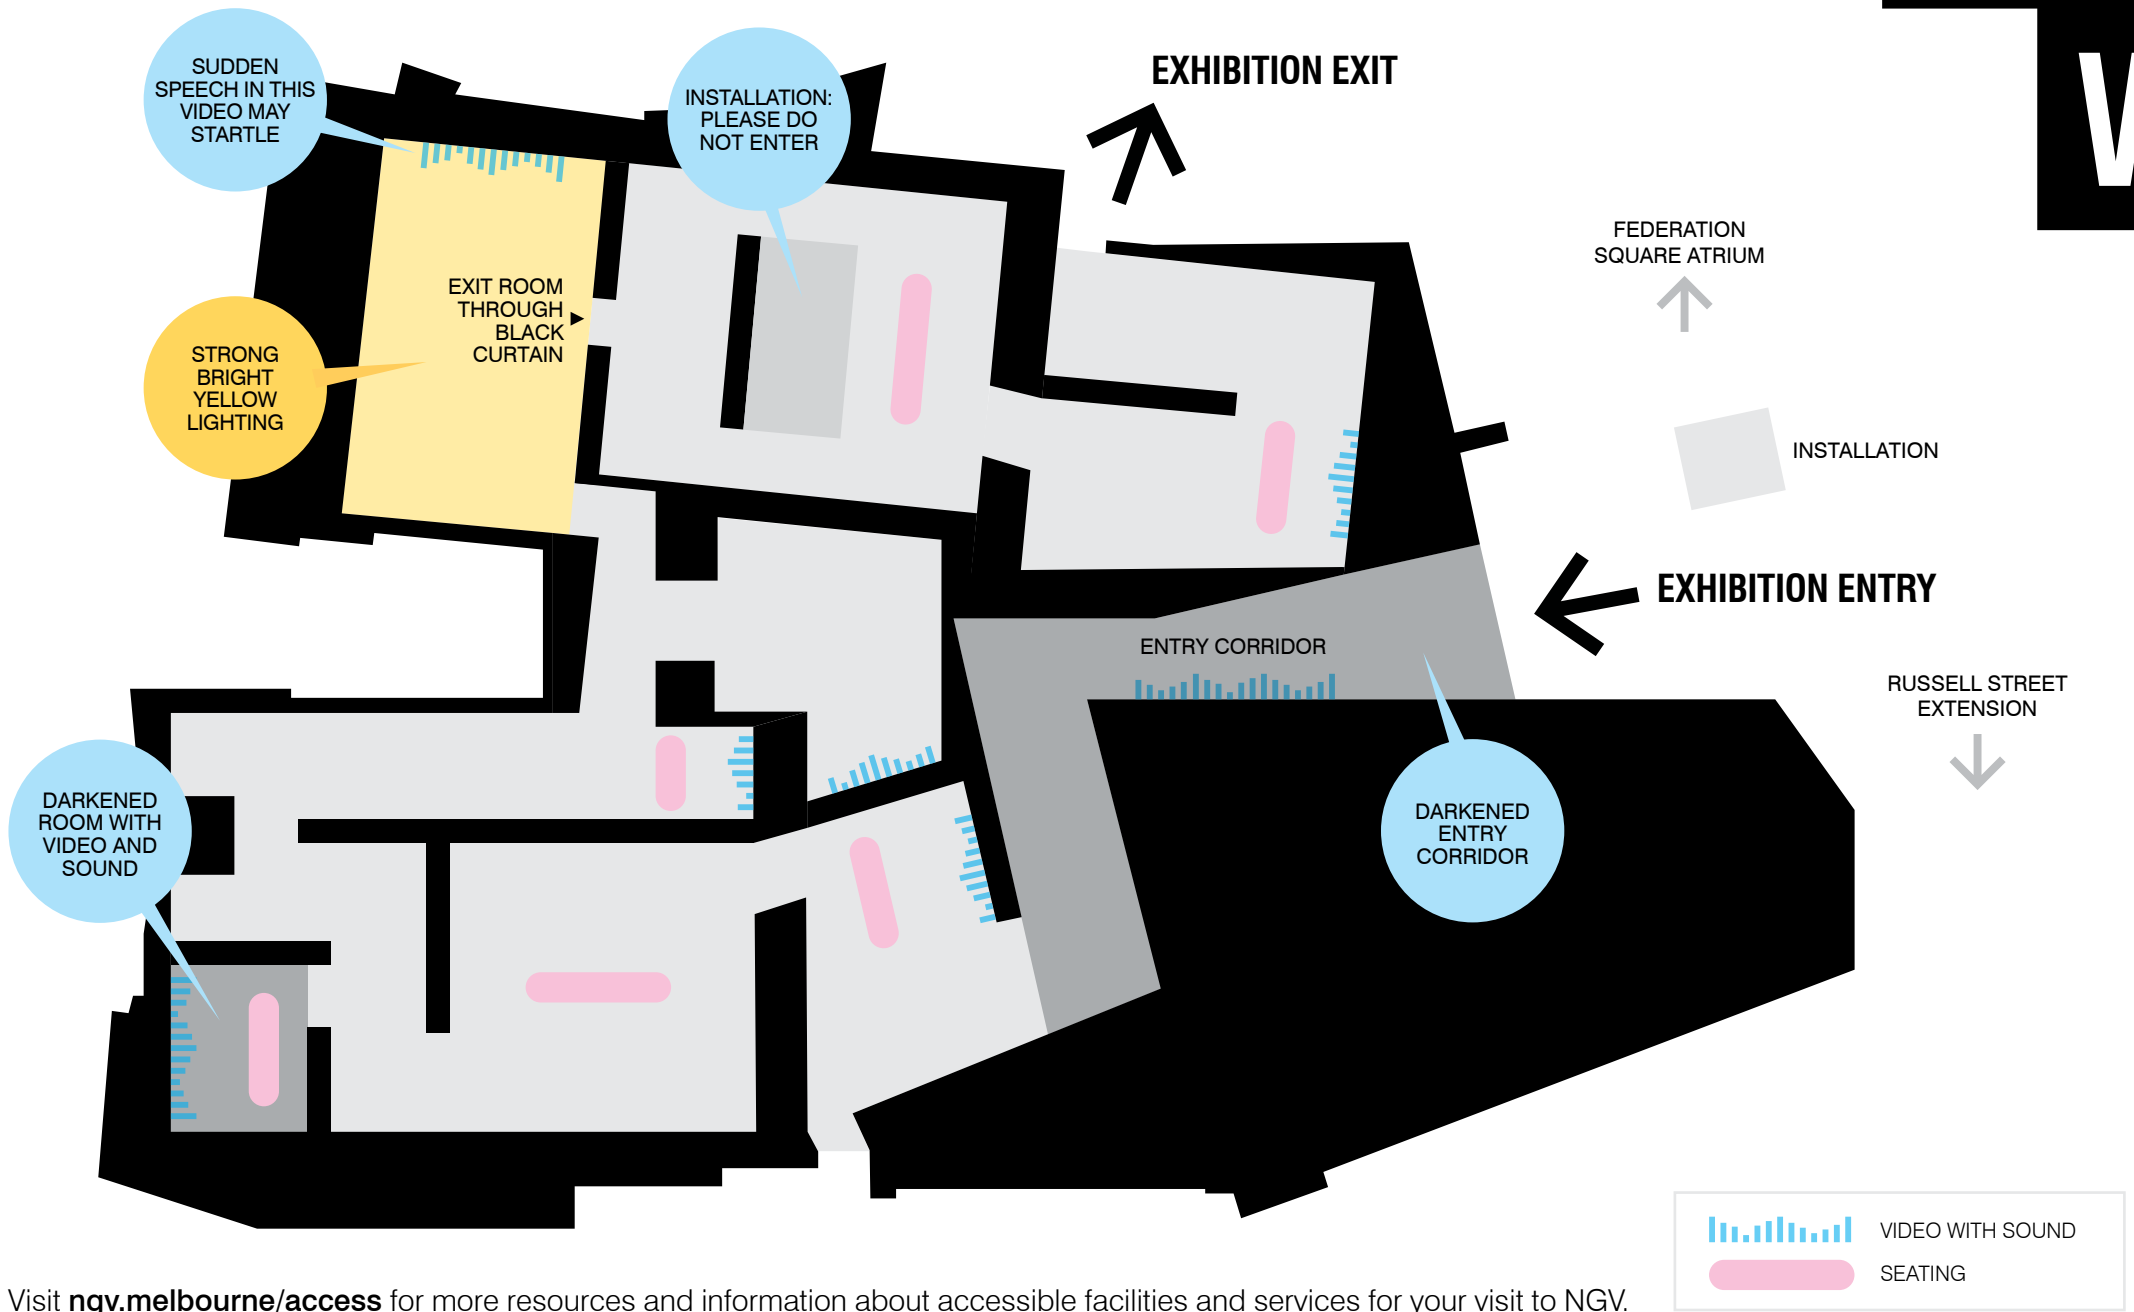

# SENSORY MAP: DESTINY

GROUND LEVEL, THE IAN POTTER CENTRE: NGV AUSTRALIA

*DESTINY* has a set pathway. If you need help finding an exit when inside the exhibition, ask one of the security team for assistance.

Visit [ngv.melbourne/access](http://ngv.melbourne/access) for more resources and information about accessible facilities and services for your visit to NGV.