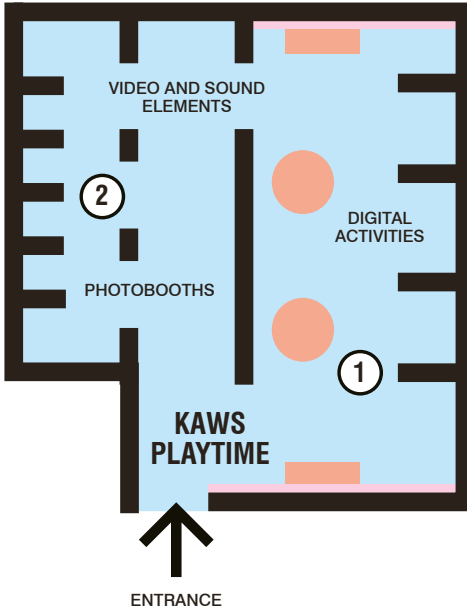

SENSORY MAP

KAWS: PLAYTIME

N G

V

Activity tables in *KAWS: PLAYTIME*, an interactive exhibition for kids

Photobooths in *KAWS: PLAYTIME*, an interactive exhibition for kids. All works © KAWS

For further information, contact ngvenquiries@ngv.vic.gov.au or 8620 2222